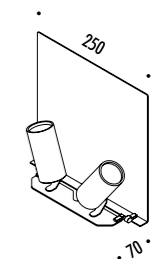

DESIGN MAURIZIO MANCINI - 2012
LAMPADA DA ESTERNO - METALLO
OUTDOOR LAMP - METAL

CE  IP 67

BELLADINOTTE

187200	STANDARD	24 V DC - 2 x 4,2 W LED - 3000K - 2 x 282 lm - CRI > 90 ORIENTABILE DRIVER LED NON INCLUSO ADJUSTABLE LED DRIVER NOT INCLUDED