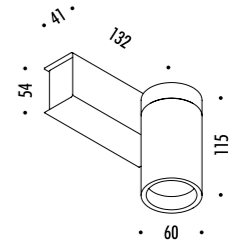

The sizes are expressed in millimeters.

DESIGN OMAR CARRAGLIA - DAVIDE GROPPI - 2016
LAMPADA DA ESTERNO - METALLO
OUTDOOR LAMP - METAL

DOT P IP65

CE IP65

187403	BIANCO OPACO / MATT WHITE	24 V DC - 4,2 W LED - 3000K - 282 lm - CRI > 90
187404	NERO OPACO / MATT BLACK	ORIENTABILE
		DRIVER LED INCLUSO INPUT 220-240 V - 50/60 Hz - IP65 - NON DIMMERABILE
		ADJUSTABLE
		INCLUDES LED DRIVER INPUT 220-240 V - 50/60 Hz - IP65 - NOT DIMMABLE