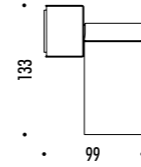

The sizes are expressed in millimeters.

DESIGN OMAR CARRAGLIA - DAVIDE GROPPI - 2016
LAMPADA DA ESTERNO - METALLO
OUTDOOR LAMP - METAL

DOT P IP65

CE IP65

187403	BIANCO OPACO / MATT WHITE	24 V DC - 4,2 W LED - 3000K - 282 lm - CRI > 90
187404	NERO OPACO / MATT BLACK	ORIENTABILE
		DRIVER LED INCLUSO INPUT 220-240 V - 50/60 Hz - IP65 - NON DIMMERABILE
		ADJUSTABLE
		INCLUDES LED DRIVER INPUT 220-240 V - 50/60 Hz - IP65 - NOT DIMMABLE