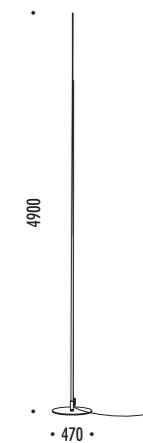

DESIGN DAVIDE GROPPI - GIORGIO RAVA - 2020  
 LAMPADA DA TERRA DA ESTERNO - FIBRA DI VETRO - METALLO  
 OUTDOOR FLOOR LAMP - FIBERGLASS - METAL

CE  IP 65

ORIGINE OUTDOOR

1A08904	NERO OPACO / MATT BLACK	24 V DC - 40 W LED 3200 lm - 3000K - CRI > 90 CAVO NERO 5 m DRIVER LED INCLUSO INPUT 220-240 V - 50/60 Hz - IP67 - NON DIMMERABILE BLACK CABLE 5 m INCLUDES LED DRIVER INPUT 220-240 V - 50/60 Hz - IP67 - NOT DIMMABLE