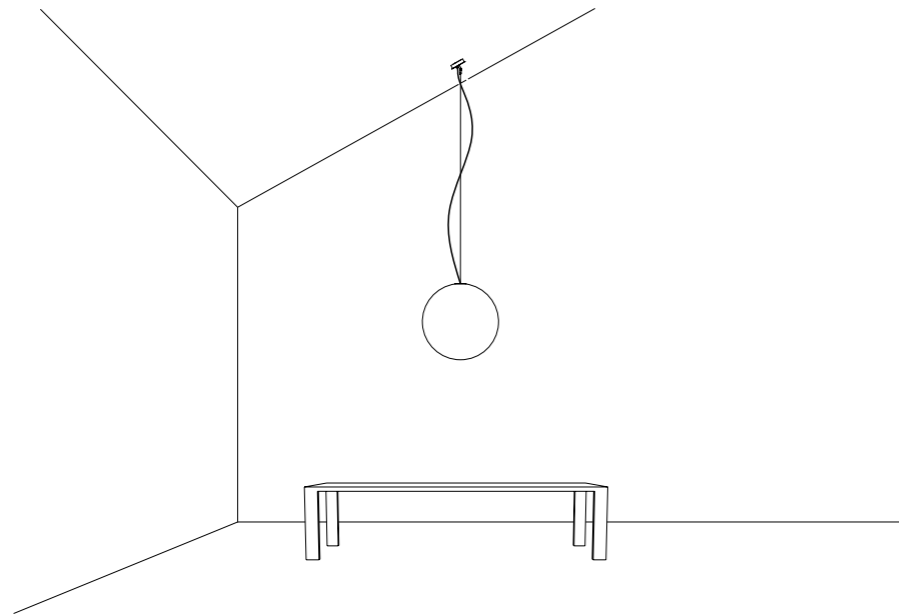

CEILING ROSE

198600	STANDARD	<p><b>MOON 120</b> 100-240 V - 50/60 Hz - MAX 2 x 57 W - E27 CAVO BIANCO - ROSONE BIANCO - LAMPADINE LED INCLUDE ACCESSORI OPZIONALI KIT SOSPENSIONE WHITE CABLE - WHITE CEILING ROSE - LED BULBS INCLUDED OPTIONAL ACCESSORIES SUSPENSION KIT</p> <p> 2 x 21 W LED - 2700K - 2 x 2452 lm - CRI ≥80 - DIMMABLE - EFFICIENCY A+</p>
187800	STANDARD	<p><b>MOON 200</b> 100-240 V - 50/60 Hz - MAX 4 x 25 W - E27 CAVO BIANCO - ROSONE BIANCO - LAMPADINE LED INCLUDE IMBALLO E TRASPORTO ESCLUSI WHITE CABLE - WHITE CEILING ROSE - LED BULBS INCLUDED PACKAGING AND DELIVERY EXCLUDED</p> <p> 4 x 13 W LED - 2700K - 4 x 1521 lm - CRI 90 - DIMMABLE - EFFICIENCY A+</p>

ACCESSORI OPZIONALI / OPTIONAL ACCESSORIES

1A05100	STANDARD	KIT FISSAGGIO PER SOFFITTO INCLINATO / SLOPED CEILING FIXING KIT  COMPATIBLE LAMPS: QuiQuoQua - MASAI - FOSBURY - MOON 120 - SPY - BLADE	
1A05200	STANDARD	KIT FISSAGGIO PER ROSONE INCLINATO / SLOPED ROSE FIXING KIT  COMPATIBLE LAMPS: MOON 60 - MOON 60 DE - MOON 80	
1A05300	STANDARD	GANCIO PER SOFFITTO INCLINATO / SLOPED CEILING FIXING HOOK  COMPATIBLE LAMPS: MERIDIANA - SIMBIOSI - SHANGHAI	
1A03600	STANDARD	KIT DECENTRATORE / DECENTRALIZATION KIT  COMPATIBLE LAMPS: LED IS MORE - MISS 1 - MOON 60 - MOON 60 DE - MOON 80 - MOON 120 CATHODE	
1A07703	BIANCO OPACO / MATT WHITE	KIT ROSONE + DECENTRATORE / KIT CEILING ROSE + DECENTRALIZER CAVO BIANCO 3 m INCLUSO / 3 m WHITE CABLE INCLUDED	 <p>• 120 • • 34 •</p>
1A07704	NERO OPACO / MATT BLACK	KIT ROSONE + DECENTRATORE / KIT CEILING ROSE + DECENTRALIZER CAVO NERO 3 m INCLUSO / 3 m BLACK CABLE INCLUDED	
172703	BIANCO OPACO / MATT WHITE	BLOCCACAVO / CLAMP	
172704	NERO OPACO / MATT BLACK		

1A05100 - KIT FISSAGGIO PER SOFFITTO INCLINATO / SLOPED CEILING FIXING KIT

1A05300 - GANCIO PER SOFFITTO INCLINATO / SLOPED CEILING FIXING HOOK

1A05200 - KIT FISSAGGIO PER ROSONE INCLINATO / SLOPED ROSE FIXING KIT