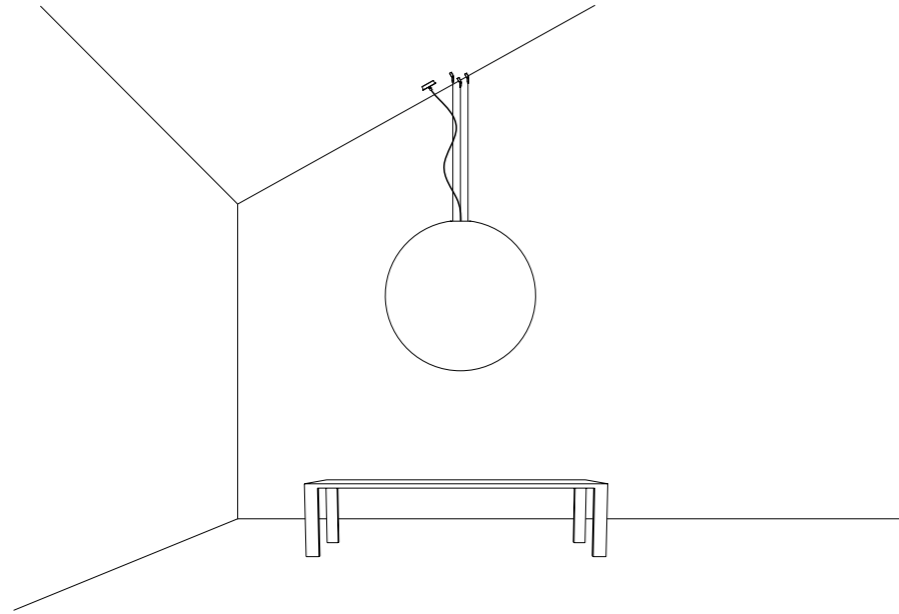

1A05100 - KIT FISSAGGIO PER SOFFITTO INCLINATO / SLOPED CEILING FIXING KIT