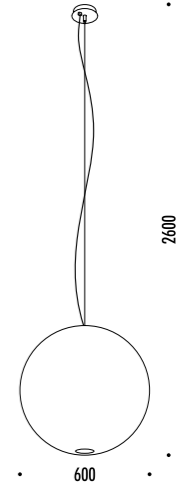

The sizes are expressed in millimeters.

DESIGN DAVIDE GROPPI - 2005  
LAMPADA A SOSPENSIONE - CARTA GIAPPONESE - PE  
SUSPENSION LAMP - JAPANESE PAPER - PE

CE IP 20

CEILING ROSE

151500	STANDARD	<p><b>MOON 60</b> 100-240 V - 50/60 Hz - MAX 105 W - E27 CAVO BIANCO - ROSONE BIANCO - LAMPADINA LED INCLUSA ACCESSORI OPZIONALI KIT SOSPENSIONE WHITE CABLE - WHITE CEILING ROSE - LED BULB INCLUDED OPTIONAL ACCESSORIES SUSPENSION KIT</p> <p> 13 W LED - 2700K - 1521 lm - CRI 90 - DIMMABLE - EFFICIENCY A+</p>
137200	STANDARD	<p><b>MOON 80</b> 100-240 V - 50/60 Hz - MAX 105 W - E27 CAVO BIANCO - ROSONE BIANCO - LAMPADINA LED INCLUSA ACCESSORI OPZIONALI KIT SOSPENSIONE WHITE CABLE - WHITE CEILING ROSE - LED BULB INCLUDED OPTIONAL ACCESSORIES SUSPENSION KIT</p> <p> 13 W LED - 2700K - 1521 lm - CRI 90 - DIMMABLE - EFFICIENCY A+</p>

CEILING ROSE

165700	STANDARD	<p>100-240 V - 50/60 Hz - MAX 23 W - E27 + MAX 10 W - GU10                  CAVO TRASPARENTE - ROSONE BIANCO                  DOPPIA EMISSIONE - LAMPADINE LED INCLUSE                  ACCESSORI OPZIONALI KIT SOSPENSIONE                  TRANSPARENT CABLE - WHITE CEILING ROSE                  DUAL EMISSION - LED BULBS INCLUDED                  OPTIONAL ACCESSORIES SUSPENSION KIT</p>
		<p> 13 W LED - E27 - 2700K - 1521 lm - CRI 90 - DIMMABLE - EFFICIENCY A+</p>
		<p> 5,5 W LED - GU10 - 3000K - 375 lm - CRI 97 - DIMMABLE - EFFICIENCY A+</p>