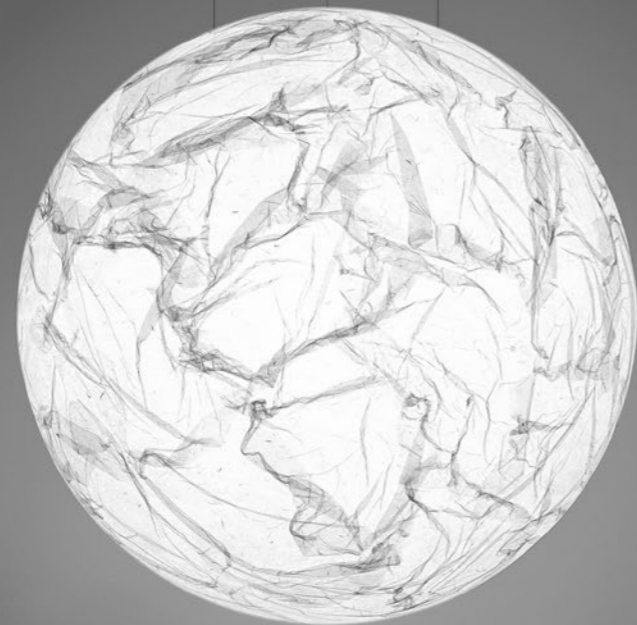

The sizes are expressed in millimeters.

DESIGN DAVIDE GROPPI - 2005  
LAMPADA A SOSPENSIONE - CARTA GIAPPONESE - PE  
SUSPENSION LAMP - JAPANESE PAPER - PE

CE IP 20

CEILING ROSE

151500	STANDARD	<p><b>MOON 60</b> 100-240 V - 50/60 Hz - MAX 105 W - E27 CAVO BIANCO - ROSONE BIANCO - LAMPADINA LED INCLUSA ACCESSORI OPZIONALI KIT SOSPENSIONE WHITE CABLE - WHITE CEILING ROSE - LED BULB INCLUDED OPTIONAL ACCESSORIES SUSPENSION KIT</p> <p> 13 W LED - 2700K - 1521 lm - CRI 90 - DIMMABLE - EFFICIENCY A+</p>
137200	STANDARD	<p><b>MOON 80</b> 100-240 V - 50/60 Hz - MAX 105 W - E27 CAVO BIANCO - ROSONE BIANCO - LAMPADINA LED INCLUSA ACCESSORI OPZIONALI KIT SOSPENSIONE WHITE CABLE - WHITE CEILING ROSE - LED BULB INCLUDED OPTIONAL ACCESSORIES SUSPENSION KIT</p> <p> 13 W LED - 2700K - 1521 lm - CRI 90 - DIMMABLE - EFFICIENCY A+</p>

CEILING ROSE

165700	STANDARD	<p>100-240 V - 50/60 Hz - MAX 23 W - E27 + MAX 10 W - GU10                  CAVO TRASPARENTE - ROSONE BIANCO                  DOPPIA EMISSIONE - LAMPADINE LED INCLUSE                  ACCESSORI OPZIONALI KIT SOSPENSIONE                  TRANSPARENT CABLE - WHITE CEILING ROSE                  DUAL EMISSION - LED BULBS INCLUDED                  OPTIONAL ACCESSORIES SUSPENSION KIT</p>
		<p> 13 W LED - E27 - 2700K - 1521 lm - CRI 90 - DIMMABLE - EFFICIENCY A+</p>
		<p> 5,5 W LED - GU10 - 3000K - 375 lm - CRI 97 - DIMMABLE - EFFICIENCY A+</p>