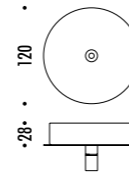

CEILING ROSE

198600	STANDARD	MOON 120 100-240 V - 50/60 Hz - MAX 2 x 57 W - E27 CAVO BIANCO - ROSONE BIANCO - LAMPADINE LED INCLUDE ACCESSORI OPZIONALI KIT SOSPENSIONE WHITE CABLE - WHITE CEILING ROSE - LED BULBS INCLUDED OPTIONAL ACCESSORIES SUSPENSION KIT 2 x 21 W LED - 2700K - 2 x 2452 lm - CRI ≥80 - DIMMABLE - EFFICIENCY A+
187800	STANDARD	MOON 200 100-240 V - 50/60 Hz - MAX 4 x 25 W - E27 CAVO BIANCO - ROSONE BIANCO - LAMPADINE LED INCLUDE IMBALLO E TRASPORTO ESCLUSI WHITE CABLE - WHITE CEILING ROSE - LED BULBS INCLUDED PACKAGING AND DELIVERY EXCLUDED 4 x 13 W LED - 2700K - 4 x 1521 lm - CRI 90 - DIMMABLE - EFFICIENCY A+