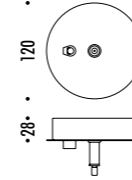

The sizes are expressed in millimeters.

DESIGN DAVIDE GROPPI - 2005  
LAMPADA A SOSPENSIONE - CARTA GIAPPONESE - PE  
SUSPENSION LAMP - JAPANESE PAPER - PE

CE IP 20

CEILING ROSE

151500	STANDARD	<p><b>MOON 60</b> 100-240 V - 50/60 Hz - MAX 105 W - E27 CAVO BIANCO - ROSONE BIANCO - LAMPADINA LED INCLUSA ACCESSORI OPZIONALI KIT SOSPENSIONE WHITE CABLE - WHITE CEILING ROSE - LED BULB INCLUDED OPTIONAL ACCESSORIES SUSPENSION KIT</p> <p> 13 W LED - 2700K - 1521 lm - CRI 90 - DIMMABLE - EFFICIENCY A+</p>
137200	STANDARD	<p><b>MOON 80</b> 100-240 V - 50/60 Hz - MAX 105 W - E27 CAVO BIANCO - ROSONE BIANCO - LAMPADINA LED INCLUSA ACCESSORI OPZIONALI KIT SOSPENSIONE WHITE CABLE - WHITE CEILING ROSE - LED BULB INCLUDED OPTIONAL ACCESSORIES SUSPENSION KIT</p> <p> 13 W LED - 2700K - 1521 lm - CRI 90 - DIMMABLE - EFFICIENCY A+</p>