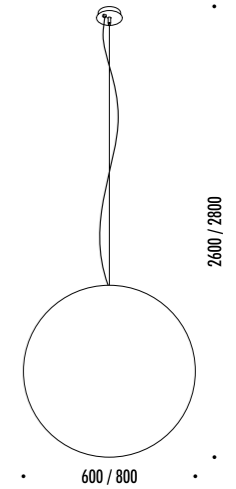

The sizes are expressed in millimeters.

DESIGN DAVIDE GROPPI - 2005  
LAMPADA A SOSPENSIONE - CARTA GIAPPONESE - PE  
SUSPENSION LAMP - JAPANESE PAPER - PE

CE IP 20

CEILING ROSE

151500	STANDARD	<p><b>MOON 60</b> 100-240 V - 50/60 Hz - MAX 105 W - E27 CAVO BIANCO - ROSONE BIANCO - LAMPADINA LED INCLUSA ACCESSORI OPZIONALI KIT SOSPENSIONE WHITE CABLE - WHITE CEILING ROSE - LED BULB INCLUDED OPTIONAL ACCESSORIES SUSPENSION KIT</p> <p> 13 W LED - 2700K - 1521 lm - CRI 90 - DIMMABLE - EFFICIENCY A+</p>
137200	STANDARD	<p><b>MOON 80</b> 100-240 V - 50/60 Hz - MAX 105 W - E27 CAVO BIANCO - ROSONE BIANCO - LAMPADINA LED INCLUSA ACCESSORI OPZIONALI KIT SOSPENSIONE WHITE CABLE - WHITE CEILING ROSE - LED BULB INCLUDED OPTIONAL ACCESSORIES SUSPENSION KIT</p> <p> 13 W LED - 2700K - 1521 lm - CRI 90 - DIMMABLE - EFFICIENCY A+</p>

CEILING ROSE

165700	STANDARD	<p>100-240 V - 50/60 Hz - MAX 23 W - E27 + MAX 10 W - GU10                  CAVO TRASPARENTE - ROSONE BIANCO                  DOPPIA EMISSIONE - LAMPADINE LED INCLUSE                  ACCESSORI OPZIONALI KIT SOSPENSIONE                  TRANSPARENT CABLE - WHITE CEILING ROSE                  DUAL EMISSION - LED BULBS INCLUDED                  OPTIONAL ACCESSORIES SUSPENSION KIT</p>
		<p> 13 W LED - E27 - 2700K - 1521 lm - CRI 90 - DIMMABLE - EFFICIENCY A+</p>
		<p> 5,5 W LED - GU10 - 3000K - 375 lm - CRI 97 - DIMMABLE - EFFICIENCY A+</p>