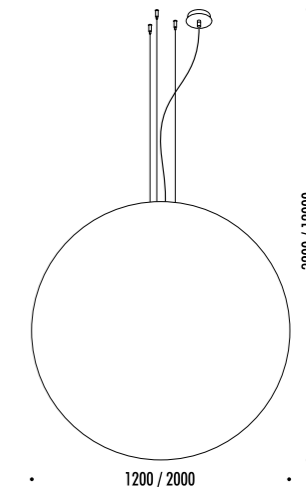

198600	STANDARD	MOON 120 100-240 V - 50/60 Hz - MAX 2 x 57 W - E27 CAVO BIANCO - ROSONE BIANCO - LAMPADINE LED INCLUDE ACCESSORI OPZIONALI KIT SOSPENSIONE WHITE CABLE - WHITE CEILING ROSE - LED BULBS INCLUDED OPTIONAL ACCESSORIES SUSPENSION KIT 2 x 21 W LED - 2700K - 2 x 2452 lm - CRI ≥80 - DIMMABLE - EFFICIENCY A+
187800	STANDARD	MOON 200 100-240 V - 50/60 Hz - MAX 4 x 25 W - E27 CAVO BIANCO - ROSONE BIANCO - LAMPADINE LED INCLUDE IMBALLO E TRASPORTO ESCLUSI WHITE CABLE - WHITE CEILING ROSE - LED BULBS INCLUDED PACKAGING AND DELIVERY EXCLUDED 4 x 13 W LED - 2700K - 4 x 1521 lm - CRI 90 - DIMMABLE - EFFICIENCY A+