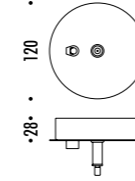

CEILING ROSE

165700	STANDARD	100-240 V - 50/60 Hz - MAX 23 W - E27 + MAX 10 W - GU10 CAVO TRASPARENTE - ROSONE BIANCO DOPPIA EMISSIONE - LAMPADINE LED INCLUSE ACCESSORI OPZIONALI KIT SOSPENSIONE TRANSPARENT CABLE - WHITE CEILING ROSE DUAL EMISSION - LED BULBS INCLUDED OPTIONAL ACCESSORIES SUSPENSION KIT
		13 W LED - E27 - 2700K - 1521 lm - CRI 90 - DIMMABLE - EFFICIENCY A+
		5,5 W LED - GU10 - 3000K - 375 lm - CRI 97 - DIMMABLE - EFFICIENCY A+