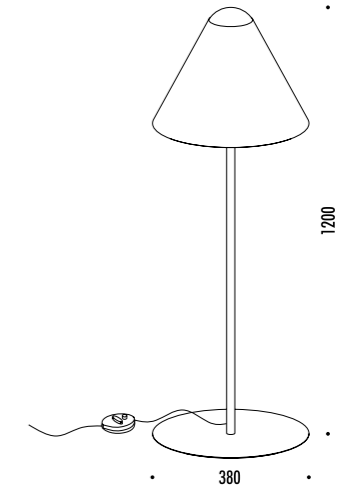

The sizes are expressed in millimeters.

DESIGN OMAR CARRAGLIA - 2007
LAMPADA DA TERRA - METACRILATO - METALLO
FLOOR LAMP - METHACRYLATE - METAL

ABA 120

CE IP 20 0.5 m

155603	BIANCO OPACO / MATT WHITE	100-240 V - 50/60 Hz - MAX 60 W - E27 GLOBOLUX CAVO BIANCO - DIMMER - LAMPADINA LED INCLUSA WHITE CABLE - DIMMER - LED BULB INCLUDED
		💡 10 W LED - 3000K - 1055 lm - CRI > 80 - DIMMABLE - EFFICIENCY A+