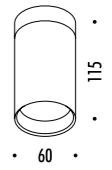

The sizes are expressed in millimeters.

DESIGN OMAR CARRAGLIA - DAVIDE GROPPI - 2015
LAMPADA DA SOFFITTO - METALLO
CEILING LAMP - METAL

DOT PL

CE IP 20

185403	BIANCO OPACO / MATT WHITE	100-240 V - 50/60 Hz - MAX 10 W LED - GU10 LAMPADINA NON INCLUSA BULB NOT INCLUDED