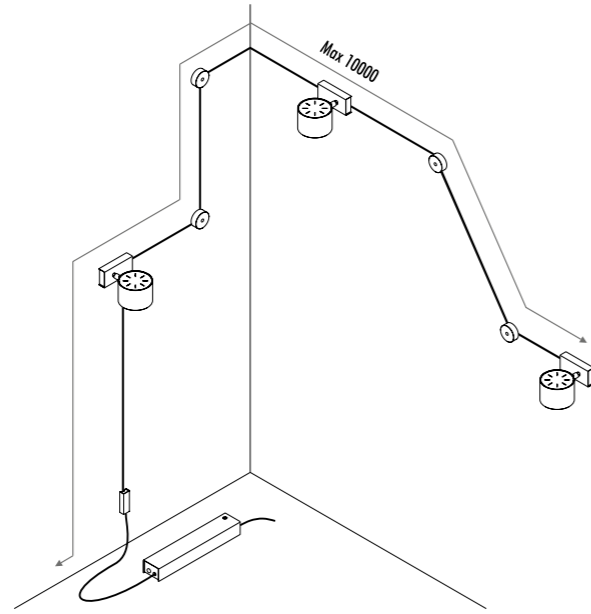

The sizes are expressed in millimeters.

DESIGN DAVIDE GROPPI - 2018
LAMPADA DA PARETE E DA SOFFITTO - METALLO - PVC
WALL AND CEILING LAMP - METAL - PVC

ENDLESS 1

CE IP 20

199703	BIANCO / WHITE - 3000K	48 V DC - 1 x 15 W LED - 978 lm - CRI > 95 STRIP ADESIVA 10 m - BASE ALIMENTAZIONE E BOX MORSETTI INCLUSI KIT DI ALIMENTAZIONE CON SPINA INCLUSO
199703-27	BIANCO / WHITE - 2700K	DRIVER LED INCLUSO INPUT 100-240 V - 50/60 Hz - NON DIMMERABILE ACCESSORI OPZIONALI NON INCLUSI
199704	NERO / BLACK - 3000K	ADHESIVE STRIP 10 m - POWER BASE AND TERMINALS BOX INCLUDED COMPULSORY POWER SUPPLY KIT INCLUDED
199704-27	NERO / BLACK - 2700K	INCLUDES LED DRIVER INPUT 100-240 V - 50/60 Hz - NOT DIMMABLE OPTIONAL ACCESSORIES NOT INCLUDED
199803	BIANCO / WHITE - 3000K	48 V DC - 1 x 15 W LED - 978 lm - CRI > 95 STRIP ADESIVA 10 m - BASE ALIMENTAZIONE E BOX MORSETTI INCLUSI KIT DI ALIMENTAZIONE CON SPINA INCLUSO
199803-27	BIANCO / WHITE - 2700K	DRIVER LED INCLUSO INPUT 100-240 V - 50/60 Hz DIMMERABILE CON CONTROLLO WIRELESS TRAMITE APP DEDICATA ACCESSORI OPZIONALI NON INCLUSI
199804	NERO / BLACK - 3000K	ADHESIVE STRIP 10 m - POWER BASE AND TERMINALS BOX INCLUDED COMPULSORY POWER SUPPLY KIT INCLUDED
199804-27	NERO / BLACK - 2700K	INCLUDES LED DRIVER INPUT 100-240 V - 50/60 Hz DIMMABLE WIRELESS CONTROL FROM DEDICATED APP OPTIONAL ACCESSORIES NOT INCLUDED

KIT DI ALIMENTAZIONE REMOTO / REMOTE POWER SUPPLY KIT

ACCESSORI OPZIONALI / OPTIONAL ACCESSORIES

199903	BIANCO OPACO / MATT WHITE - 5 m	ENDLESS - MAX 150 W - MAX 48 V DC - MAX 4 A	
199904	NERO OPACO / MATT BLACK - 5 m		
1A00503	BIANCO OPACO / MATT WHITE - 10 m		
1A00504	NERO OPACO / MATT BLACK - 10 m		

1A03700	STANDARD	KIT FISSAGGIO PARETI RUVIDE / FIXING ROUGH WALLS - 2,5 m	
---------	----------	--	--

196103	BIANCO OPACO / MATT WHITE	BOX MORSETTI / TERMINALS BOX	
196104	NERO OPACO / MATT BLACK		

1A00303	BIANCO OPACO / MATT WHITE	BASE ALIMENTAZIONE / POWER BASE	
1A00304	NERO OPACO / MATT BLACK		