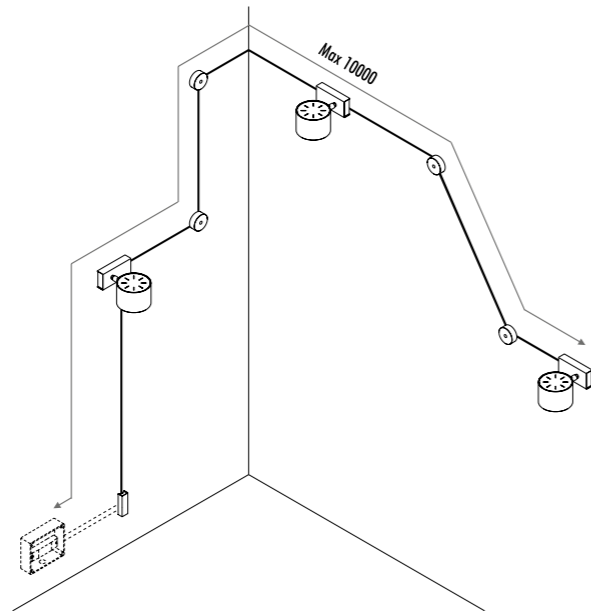

The sizes are expressed in millimeters.

DESIGN DAVIDE GROPPI - 2018
LAMPADA DA PARETE E DA SOFFITTO - METALLO - PVC
WALL AND CEILING LAMP - METAL - PVC

ENDLESS 1

CE IP 20

199703	BIANCO / WHITE - 3000K	48 V DC - 1 x 15 W LED - 978 lm - CRI > 95 STRIP ADESIVA 10 m - BASE ALIMENTAZIONE E BOX MORSETTI INCLUSI KIT DI ALIMENTAZIONE CON SPINA INCLUSO
199703-27	BIANCO / WHITE - 2700K	DRIVER LED INCLUSO INPUT 100-240 V - 50/60 Hz - NON DIMMERABILE ACCESSORI OPZIONALI NON INCLUSI
199704	NERO / BLACK - 3000K	ADHESIVE STRIP 10 m - POWER BASE AND TERMINALS BOX INCLUDED COMPULSORY POWER SUPPLY KIT INCLUDED
199704-27	NERO / BLACK - 2700K	INCLUDES LED DRIVER INPUT 100-240 V - 50/60 Hz - NOT DIMMABLE OPTIONAL ACCESSORIES NOT INCLUDED
199803	BIANCO / WHITE - 3000K	48 V DC - 1 x 15 W LED - 978 lm - CRI > 95 STRIP ADESIVA 10 m - BASE ALIMENTAZIONE E BOX MORSETTI INCLUSI KIT DI ALIMENTAZIONE CON SPINA INCLUSO
199803-27	BIANCO / WHITE - 2700K	DRIVER LED INCLUSO INPUT 100-240 V - 50/60 Hz DIMMERABILE CON CONTROLLO WIRELESS TRAMITE APP DEDICATA ACCESSORI OPZIONALI NON INCLUSI
199804	NERO / BLACK - 3000K	ADHESIVE STRIP 10 m - POWER BASE AND TERMINALS BOX INCLUDED COMPULSORY POWER SUPPLY KIT INCLUDED
199804-27	NERO / BLACK - 2700K	INCLUDES LED DRIVER INPUT 100-240 V - 50/60 Hz DIMMABLE WIRELESS CONTROL FROM DEDICATED APP OPTIONAL ACCESSORIES NOT INCLUDED

KIT DI ALIMENTAZIONE REMOTO / REMOTE POWER SUPPLY KIT

ACCESSORI OPZIONALI / OPTIONAL ACCESSORIES

199903	BIANCO OPACO / MATT WHITE - 5 m	ENDLESS - MAX 150 W - MAX 48 V DC - MAX 4 A	
199904	NERO OPACO / MATT BLACK - 5 m		
1A00503	BIANCO OPACO / MATT WHITE - 10 m		
1A00504	NERO OPACO / MATT BLACK - 10 m		

1A03700	STANDARD	KIT FISSAGGIO PARETI RUVIDE / FIXING ROUGH WALLS - 2,5 m	
---------	----------	--	--

196103	BIANCO OPACO / MATT WHITE	BOX MORSETTI / TERMINALS BOX	
196104	NERO OPACO / MATT BLACK		

1A00303	BIANCO OPACO / MATT WHITE	BASE ALIMENTAZIONE / POWER BASE	
1A00304	NERO OPACO / MATT BLACK		