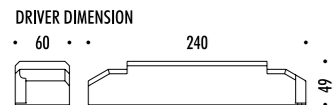

ACCESSORI OPZIONALI / OPTIONAL ACCESSORIES

199903	BIANCO OPACO / MATT WHITE - 5 m	ENDLESS - MAX 150 W - MAX 48 V DC - MAX 4 A	
199904	NERO OPACO / MATT BLACK - 5 m		
1A00503	BIANCO OPACO / MATT WHITE - 10 m		
1A00504	NERO OPACO / MATT BLACK - 10 m		

1A03700	STANDARD	KIT FISSAGGIO PARETI RUVIDE / FIXING ROUGH WALLS - 2,5 m	

196103	BIANCO OPACO / MATT WHITE	BOX MORSETTI / TERMINALS BOX	
196104	NERO OPACO / MATT BLACK		

1A00303	BIANCO OPACO / MATT WHITE	BASE ALIMENTAZIONE / POWER BASE	
1A00304	NERO OPACO / MATT BLACK		

196900	NERO OPACO / MATT BLACK	MORSETTI - 2 PEZZI / TERMINALS - 2 PIECES