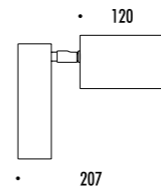

The sizes are expressed in millimeters.

DESIGN 2001
LAMPADA DA PARETE E DA SOFFITTO - METALLO
WALL AND CEILING LAMP - METAL

SPOT

CE IP 20

1A05003	BIANCO OPACO / MATT WHITE	220-240 V - 50/60 Hz - MAX 18 W LED ORIENTABILE - DIMMERABILE PUSH - 1-10 V MODULO LED NON INCLUSO ADJUSTABLE - PUSH - 1-10 V DIMMABLE LED MODULE NOT INCLUDED
---------	---------------------------	--