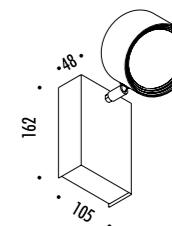

The sizes are expressed in millimeters.

DESIGN 2001
LAMPADA DA PARETE E DA SOFFITTO - METALLO
WALL AND CEILING LAMP - METAL

SPOT

CE IP 20

1A05003	BIANCO OPACO / MATT WHITE	220-240 V - 50/60 Hz - MAX 18 W LED ORIENTABILE - DIMMERABILE PUSH - 1-10 V MODULO LED NON INCLUSO ADJUSTABLE - PUSH - 1-10 V DIMMABLE LED MODULE NOT INCLUDED
---------	---------------------------	--

ACCESSORI OBBLIGATORI / COMPULSORY ACCESSORIES

50041500	MODULO LED 15° SPOT	18 W LED - 15° - 3000K - 1829 lm - CRI 90 - DIMMABLE - EFFICIENCY A+
50041510	MODULO LED 15° SPOT	18 W LED - 15° - 2700K - 1719 lm - CRI 90 - DIMMABLE - EFFICIENCY A+
50041350	MODULO LED 24° SPOT	18 W LED - 24° - 3000K - 1869 lm - CRI 90 - DIMMABLE - EFFICIENCY A+
50041450	MODULO LED 24° SPOT	18 W LED - 24° - 2700K - 1759 lm - CRI 90 - DIMMABLE - EFFICIENCY A+