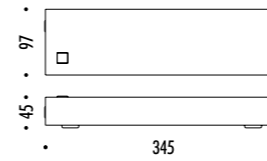

The sizes are expressed in millimeters.

DESIGN DAVIDE GROPPI - 2019
LAMPADA DA PARETE - ABS - METALLO
WALL LAMP - ABS - METAL

RAIL

CE IP 20

DRIVER

198100	STANDARD	24 V DC - 22 W LED - 3000K - 2000 lm - CRI > 90 CONFIGURAZIONE A CUORE KIT DI ALIMENTAZIONE CON SPINA INCLUSO INPUT 100-240 V - 50/60 Hz DIMMER HEART CONFIGURATION INCLUDES POWER SUPPLY KIT WITH PLUG INPUT 100-240 V - 50/60 Hz DIMMER