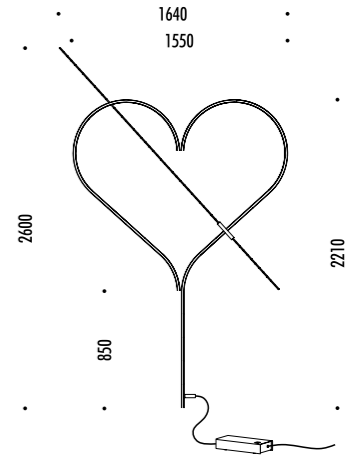

The sizes are expressed in millimeters.

DESIGN DAVIDE GROPPI - 2019
LAMPADA DA PARETE - ABS - METALLO
WALL LAMP - ABS - METAL

RAIL

CE IP 20

DRIVER

198100	STANDARD	24 V DC - 22 W LED - 3000K - 2000 lm - CRI > 90 CONFIGURAZIONE A CUORE KIT DI ALIMENTAZIONE CON SPINA INCLUSO INPUT 100-240 V - 50/60 Hz DIMMER HEART CONFIGURATION INCLUDES POWER SUPPLY KIT WITH PLUG INPUT 100-240 V - 50/60 Hz DIMMER