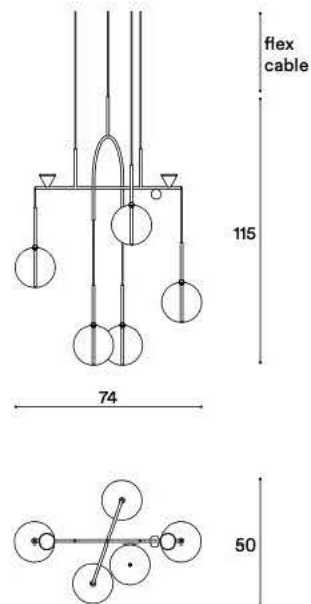

Dewdrops Circular Chandelier 05 Bubbles

DDCHC05

CE IP20

Materials Hand blown transparent borosilicate glass and hand finished or electroplated brass.	Light Source 5 LED GlassDrops, 2 LED UpSpots. 20W, 1650 Lumens, 2700K warm white. CRI>90. Energy label A.	Standard white circular canopy included. Standard built-in phasecut power LED driver included. Further canopy and driver options below.	Standard Cable 4m black flex cable Standard drop height including canopy 120-500cm	Cable Options White Cable: €160 10m flex cable: €40 Drop height including 10m flex cable and canopy 120-1100cm General Notes on Page 150
---	---	---	---	--

DDCHC05

Lamp Dimensions
 W74cm x H115cm x D50cm.

Weight
 ~5.5 kg.

Brass Finish

Brushed Brass
 Brushed Bronze
 Blackened Brass
 Brushed Nickel

DDCHC05-E2-BRBC € 4540
 DDCHC05-E2-BZBC € 5050
 DDCHC05-E2-BKBC € 5050
 DDCHC05-E2-NKBC € 5050

DDCHC05 Options

DDCHC05

Circular Canopy D300

Canopy	Canopy finish	Dimensions
	White - RAL9016	Ø30cm x H5cm
	Brushed Brass	CA300-DDCHC-E1-WH Std.
	Brushed Bronze	CA300-DDCHC-E1-BR € 350
	Blackened Brass	CA300-DDCHC-E1-BZ € 450
	Brushed Nickel	CA300-DDCHC-E1-BK € 450
		CA300-DDCHC-E1-NK € 450
Driver (included)	Dimming Standard	
Remote	Phase Cut Switch 1-10 Volt DALI	MP300-DDCHC-E1-PR MP300-DDCHC-E1-SR MP300-DDCHC-E1-VR MP300-DDCHC-E1-DR
Built-in	Phase Cut Switch 1-10 Volt DALI	MP300-DDCHC-E1-PB Std. MP300-DDCHC-E1-SB MP300-DDCHC-E1-VB MP300-DDCHC-E1-DB