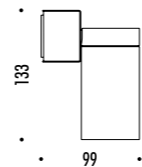

The sizes are expressed in millimeters.

DESIGN OMAR CARRAGLIA - DAVIDE GROPPI - 2015
LAMPADA DA PARETE - METALLO
WALL LAMP - METAL

DOT P

CE IP 20

178403	BIANCO OPACO / MATT WHITE	100-240 V - 50/60 Hz - MAX 10 W LED - GU10
178404	NERO OPACO / MATT BLACK	ORIENTABILE LAMPADINA NON INCLUSA
		ADJUSTABLE BULB NOT INCLUDED