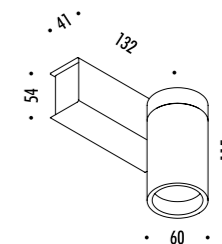

The sizes are expressed in millimeters.

DESIGN OMAR CARRAGLIA - DAVIDE GROPPI - 2015
LAMPADA DA PARETE - METALLO
WALL LAMP - METAL

DOT P

CE IP 20

178403	BIANCO OPACO / MATT WHITE	100-240 V - 50/60 Hz - MAX 10 W LED - GU10
178404	NERO OPACO / MATT BLACK	ORIENTABILE LAMPADINA NON INCLUSA
		ADJUSTABLE BULB NOT INCLUDED