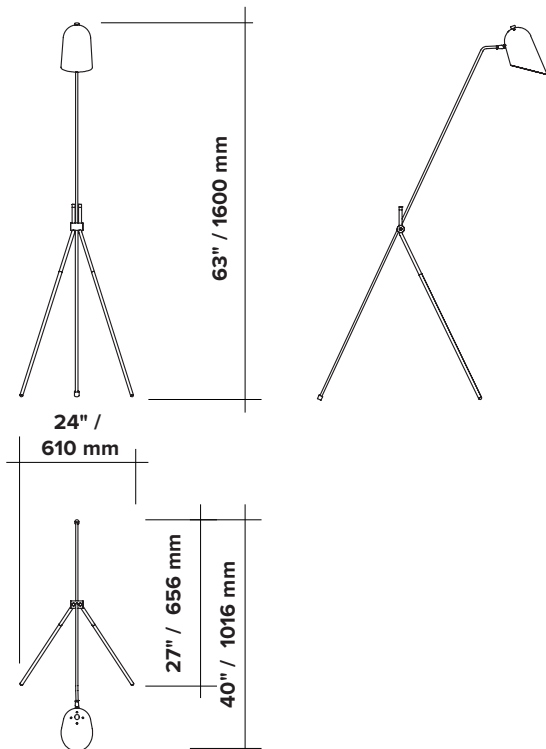

## CLIFF FLOOR

|                       |   |                            |
|-----------------------|---|----------------------------|
| <b>type</b>           | floor   |                            |
| <b>materials</b>      | body :  | brass, powder coated steel |
|                       | shade :   | powder coated aluminium    |
|                       | hardware :  | brass                      |
|                       | wire:   | vinyl                      |
| <b>wire length</b>    | 96" / 2438 mm<br>footswitch positioned at 24"/610 mm from body  |                            |
| <b>weight</b>         | 6.0 lb / 2.7 kg   |                            |
| <b>light bulb</b>     | incandescent 60 watts max (not included)  |                            |
| <b>sockets</b>        | E26 / E27   |                            |
| <b>voltage</b>        | 120V / 240V   |                            |
| <b>certifications</b> |     |                            |
| <b>notes</b>          | <ul style="list-style-type: none"> <li>– additional charges for modifications or for special orders</li> <li>– lead time between 7-9 weeks</li> <li>– dimensions are approximate and may vary slightly</li> </ul> |                            |

## ORDER GUIDE: SKU

| <u>COLLECTION</u> | <u>MODEL</u> | <u>FINISH (shade/legs and hardware)</u>         |
|-------------------|--------------|---|
| CLI cliff         | 02           | <b>BLBR</b> black shade/legs, brass hardware    |
|                   |              | <b>BLGR</b> black shade/legs, graphite hardware |
|                   |              | <b>WHBR</b> white shade/legs, brass hardware    |